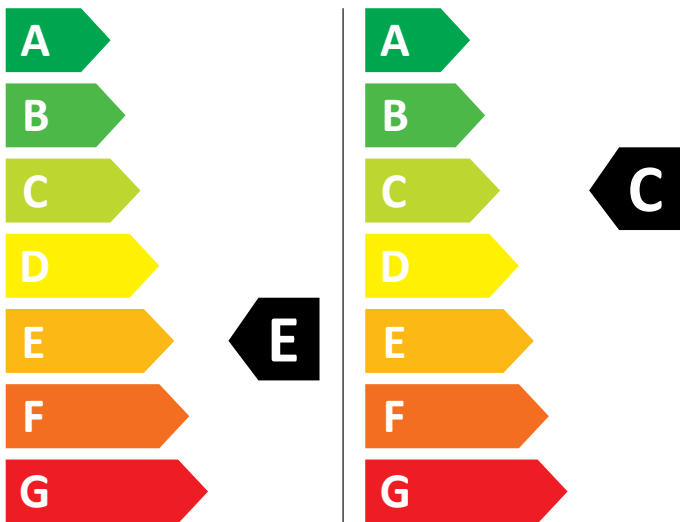

ENERG

Bosch

WNA14400EU

372 kWh / 100

64 kWh / 100

6,0 kg

9,0 kg

84 L